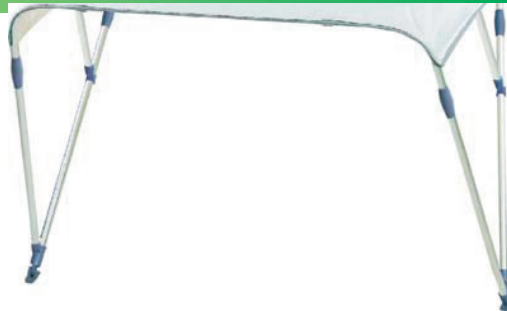

watermakers