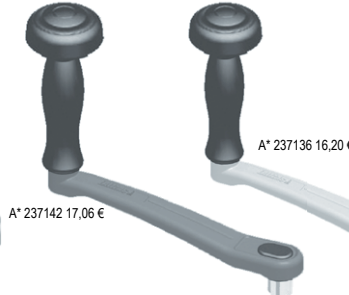

Code.....	237431	101734	101741	101742	101743
A(cm).....	180	180	180	180	180
B(cm).....	130	150	170	190	210
C(cm).....	135	135	135	135	135
Preise	136,78 €	147,53 €	173,11 €	171,16 €	176,75 €

Aluminium Canopies "Zeus", white A*

Our largest canopy, with quadruple supports the ZEUS offers a sag free canopy at low line tensions, which can still be hinged back and stowed. Made from the same proven materials as the rest of our range, this canopy offers over 5m of covered area.

Code.....	101745	101749	101760
A(cm).....	240	240	240
B(cm).....	170	190	210
C(cm).....	135	135	135
Preise	213,93 €	238,15 €	254,89 €

Canopies "Basic", white A* ab 80,79 €

These competitively priced canopies are designed to be used as shade canopies on rigid craft and small inflatables. It is constructed from strong nylon coated PVC, with marine grade anodized aluminum supports. Available with white top. Canopy accessories are available separately.

Code.....	106827	106871	106880	106882
A(cm).....	133	195	235	280
B(cm).....	120	140	162	180
C(cm).....	105	109	113	117
Preise	80,79 €	87,71 €	92,33 €	93,04 €

Winchkurbel

Winch Handles

LALIZAS Winch Handles have been designed to operate efficiently with the minimum effort from you. They are lightweight, easy to handle, and highly resistant to the marine environment, as they are constructed from aluminium. LALIZAS winch handles are available in two lengths 20cm and 25cm, each with or without locking mechanism, and speed handle.