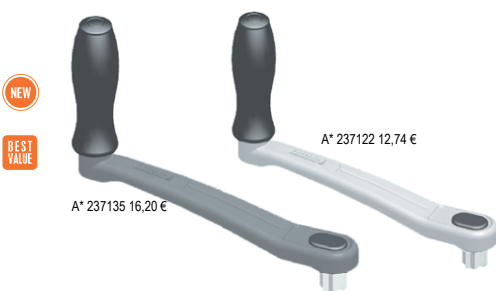

Code.....	237431	101734	101741	101742	101743
A(cm).....	180	180	180	180	180
B(cm).....	130	150	170	190	210
C(cm).....	135	135	135	135	135
Preise	136,78 €	147,53 €	173,11 €	171,16 €	176,75 €

Aluminium Canopies "Zeus", white A*

Our largest canopy, with quadruple supports the ZEUS offers a sag free canopy at low line tensions, which can still be hinged back and stowed. Made from the same proven materials as the rest of our range, this canopy offers over 5m of covered area.

Code.....	101745	101749	101760
A(cm).....	240	240	240
B(cm).....	170	190	210
C(cm).....	135	135	135
Preise	213,93 €	238,15 €	254,89 €

Canopies "Basic", white A* ab 80,79 €

These competitively priced canopies are designed to be used as shade canopies on rigid craft and small inflatables. It is constructed from strong nylon coated PVC, with marine grade anodized aluminum supports. Available with white top. Canopy accessories are available separately.

Code.....	106827	106871	106880	106882
A(cm).....	133	195	235	280
B(cm).....	120	140	162	180
C(cm).....	105	109	113	117
Preise	80,79 €	87,71 €	92,33 €	93,04 €

Winchkurbel

Winch Handles

LALIZAS Winch Handles have been designed to operate efficiently with the minimum effort from you. They are lightweight, easy to handle, and highly resistant to the marine environment, as they are constructed from aluminium. LALIZAS winch handles are available in two lengths 20cm and 25cm, each with or without locking mechanism, and speed handle.