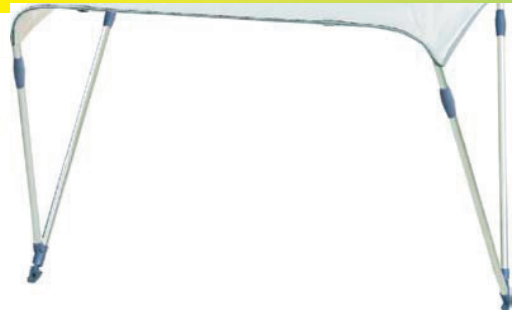

watermakers

Aluminium Canopies "POSEIDON", white A*

The POSEIDON is the only one of our range of professional canopies offering a single span design with aluminium tubes, heavy weight waterproof fabric and UV stable polycarbonate hinges and fittings. All you need to supply are the screws.

Code.....	237416	101719	101724	101726	101729
A(cm).....	180	180	180	180	180
B(cm).....	130	150	170	190	210
C(cm).....	110	110	110	110	110
Preise	109,24 €	123,93 €	141,64 €	149,54 €	159,34 €

Aluminium Canopies "Venus", white A*

Offered in the same four sizes as the POSEIDON, the VENUS follows the same design parameters as that model. In addition a central support is fitted to stop any sag in the fabric. This also allows for less tension to be applied to the adjustable tethers used to maintain the shape of the canopy.

Code.....	237431	101734	101741	101742	101743
A(cm).....	180	180	180	180	180
B(cm).....	130	150	170	190	210
C(cm).....	135	135	135	135	135
Preise	136,78 €	147,53 €	173,11 €	171,16 €	176,75 €

Aluminium Canopies "Zeus", white A*

Our largest canopy, with quadruple supports the ZEUS offers a sag free canopy at low line tensions, which can still be hinged back and stowed. Made from the same proven materials as the rest of our range, this canopy offers over 5m of covered area.

Code.....	101745	101749	101760
A(cm).....	240	240	240
B(cm).....	170	190	210
C(cm).....	135	135	135
Preise	213,93 €	238,15 €	254,89 €

Canopies "Basic", white A* ab 80,79 €

These competitively priced canopies are designed to be used as shade canopies on rigid craft and small inflatables. It is constructed from strong nylon coated PVC, with marine grade anodized aluminum supports. Available with white top. Canopy accessories are available separately.