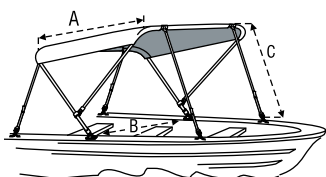

Aluminium Canopies "Venus", white A*

Offered in the same four sizes as the POSEIDON, the VENUS follows the same design parameters as that model. In addition a central support is fitted to stop any sag in the fabric. This also allows for less tension to be applied to the adjustable tethers used to maintain the shape of the canopy.

Code.....	237431	101734	101741	101742	101743
A(cm).....	180	180	180	180	180
B(cm).....	130	150	170	190	210
C(cm).....	135	135	135	135	135
Preise	136,78 €	147,53 €	173,11 €	171,16 €	176,75 €