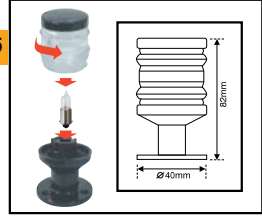

"Junior N12 & S12" Lights

The all round pedestal lights are designed for sailboats under 12 metres. These lights are much smaller in size and with an improved design to fit your requirements both functional and aesthetic. The pedestal allows a firm attachment to the boat. Durability and longevity are ensured through the high quality construction standards of LALIZAS.

- Material: Nylon fibre mix housing. Shatterproof polycarbonate lens
- Contacts: Brass.
- Seal: Nitrile water resistant.
- Bulb: 12V / 5W.
- Luminous intensity: 5cd
- Minimum visibility distance: 2 nautical miles.

S12: All-round "Junior" White Pedestal Light
N12: All-round "Junior" Tri-Colour Pedestal Light

Code.....	124359	124358	124360	124356	1243573	124355
Model.....	S12	N12	S12	N12	S12	N12
Housing...	Black	Black	White	White	Chrome	Chrome

Blister Bulb 12V/5W, BA9S, C2R		Bulb 12V/5W, BA9S, C2R	
C* 125485	5,79 €	C* 125476	4,68 €