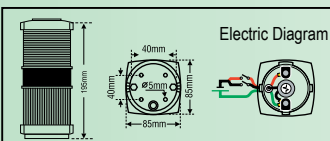

SPARE BULBS FOR NAVIGATION & SIGNAL LIGHTS 20m

For use in 12V system

Blister Bulb 12V/25W BAY15D, C81

C* 101739 6,57 €

Bulb 12V/25W BAY15D, C81

C* 125482 5,97 €

For use in 24V system

Blister Bulb 24V/25W BAY15D, CC81

C* 101740 6,57 €

Bulb 24V/25W BAY15D, CC81

C* 125481 5,97 €