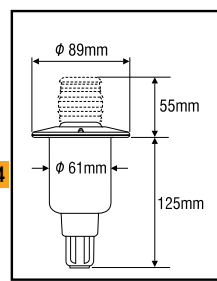

Blister Bulb
12V/5W
BA9S, C2R

Code....C* 5,79 € 125485

Bulb 12V/5W
BA9S, C2R

C* 125476 4,68 €