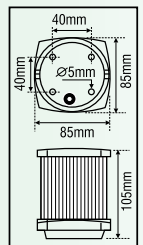

Positionslampen für Schiffe bis 20 m Schiffe

ADVISOR

This category includes all navigation lights that are constructed especially for use on boats up to 20 metres long, and they are bigger than the ones for boats up to 12 metres. The various groups of this category include all round lights or stern, side, and masthead lights.

Use: As in the 12 metres category, sailing boats must use stern and sidelights when they have the sails open, and when they are motor driven, they must use the masthead light too. Instead of using separate sidelights, sailboats can combine them into one bicolour light.

Instructions of Use: The navigation lights in this category can be mounted either vertically or horizontally (tricolour) in relation to the deck, and they are connected to the central and auxiliary circuit. They are mounted on the surfaces with screws, while the case is clipped on the base. Navigation lights should not be put under any kind of strain. All lights should be positioned in such a place so as to conform to the regulations.

Maintenance: Regular and proper maintenance is essential if you want your navigation lights to operate properly and for a long time. Therefore Lalizas suggests that on regular basis you:

- Spray the lights with a silicone spray to protect the casing
- Check the nitrile water resistant seal, and if necessary replace it
- Clean the contacts and spray them with a product that is only for electrical contacts
- Check the bulb and if necessary replace it.

Replacement: All navigation lights must be replaced when the lenses change colour, or you notice crack on the casing, or the crystal.

A* 110055 19,57 € A* 110049 19,57 € A* 110051 19,57 € A* 110058 19,57 € A* 110056 20,39 €

A* 110153 19,57 € A* 110050 19,57 € A* 110154 19,57 € A* 110155 19,57 € A* 110203 20,39 €