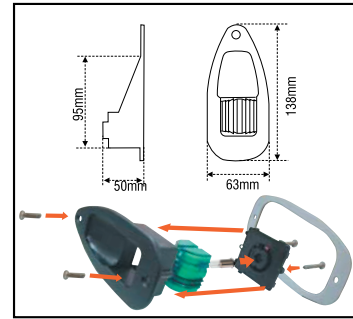

125052

125038

125037

Port Red 112,5° Horizontal

Code.....A* 12,59 € A* 12,59 € A* 14,62 €
Housing.....Black White Chrome