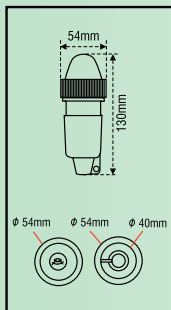

Emergency Navigation Lights

Emergency navigation lights are ideal for use on small crafts and inflatable boats etc. or as emergency lighting in larger vessels. They are waterproof and complete with brackets that are fastened on the boat. They can be used when conventional lights are not suitable for the vessel or when they are not operating. Emergency navigation lights are available with external light reflectors and use standard alkaline batteries (D cell), giving approx. 9 hours continuous use.

Code.....C*6,24 € 113143 C*6,24 € 113150 C*6,24€113190 A*13,72€ 111061
Description.....Green Red White Set

Blister Bulb 1,1V/0,33W, E10, C2R		Bulb 1,1V/0,33W, E10, C2R
123456 1,2 €		C* 125478 0,60 €