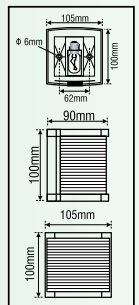

Positionslampen für Schiffe bis 20 m Schiffe

ADVISOR

This category includes all navigation lights that are constructed especially for use on boats up to 20 metres long, and they are bigger than the ones for boats up to 12 metres. The various groups of this category include all round lights or stern, side, and masthead lights.

Use: As in the 12 metres category, sailing boats must use stern and sidelights when they have the sails open, and when they are motor driven, they must use the masthead light too. Instead of using separate sidelights, sailboats can combine them into one bicolour light.

Instructions of Use: The navigation lights in this category can be mounted either vertically or horizontally (tricolour) in relation to the deck, and they are connected to the central and auxiliary circuit. They are mounted on the surfaces with screws, while the case is clipped on the base. Navigation lights should not be put under any kind of strain. All lights should be positioned in such a place so as to conform to the regulations.

Maintenance: Regular and proper maintenance is essential if you want your navigation lights to operate properly and for a long time. Therefore Lalizas suggests that on regular basis you:

- Spray the lights with a silicone spray to protect the casing
- Check the nitrile water resistant seal, and if necessary replace it
- Clean the contacts and spray them with a product that is only for electrical contacts
- Check the bulb and if necessary replace it.

Replacement: All navigation lights must be replaced when the lenses change colour, or you notice crack on the casing, or the crystal.

A* 110055 19,57 € A* 110049 19,57 € A* 110051 19,57 € A* 110058 19,57 € A* 110056 20,39 €

A* 110153 19,57 € A* 110050 19,57 € A* 110154 19,57 € A* 110155 19,57 € A* 110203 20,39 €