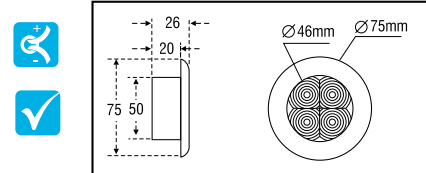

Leuchtwasseranlagen/Watermakers

Code.....	111125	111126	111127	111391	111129	111122	111123	111124
Description.....	Starboard Green	Port Red	Stern White	Masthead Light	Bi Color, vertical	Bi Color, horizontal	Masthead, horizontal	Fixed Spreader
	112,5°	112,5°	135°	225°	225°	225°	225°	360°
Housing.....	Black	Black	Black	Black	Black	Black	Black	Black

Code.....	111212	111314	111336	111441	111442	111443	111450	111452
Description.....	Starboard Green	Port Red	Stern White	Masthead Light	Bi Color, vertical	Bi Color, horizontal	Masthead, horizontal	Fixed Spreader
	112,5°	112,5°	135°	225°	225°	225°	225°	360°
Housing.....	White	White	White	White	White	White	White	White

Blister Bulb
12V/10W,
SV8.5-8, C8I, 39mm
Code.....C* 1,76 € 113930

Bulb 12V/10W,
SV8.5-8, C8I, 39mm
C* 125480 0,97 €

Fixed Spreader Light

Blister Bulb
12V/10W,
SV8.5-8, C8I, 39mm
C* 1,76 € 113930

Bulb 12V/10W,
SV8.5-8, C8I, 39mm
C* 125480 0,97 €

Code.....111124 111452
Housing..... Black White

Led Lights

Lalizas has designed a range of water resistant LED lights suitable for interior and exterior use - cockpit, emergency, illumination, cabinet, map reading, etc. They are made of ABS Polycarbonate PC and they contain four LED lights inside. They are available in two light versions (white and red) and they come in four different cover options (white, black, chrome, and brass). **Material:** ABS-Polycarbonate PC impact resistant-sunlight UV protected **Source of light:** 4 Leds (red or white) **Installation:** prewired, incl. 120 mm connection lead **Protection system:** IP 67 to DIN 40060 **Operating Voltage:** 12olt **Luminous intensity** 4 cd **Power consumption:** 35 mAmp.