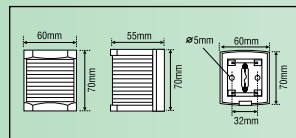

"Classic N12" Lights

Approved for vessels up to 12m by:

R.I.N.A	DOT	ECP	DGMM	DOT	DOT	SN	NMD
I	AUS.	GR	ES	UK	S.A.	F	N

Blister Bulb
12V/10W,SV8.5-8,
C81, 38 mm
C* 101980 1,97 €

Bulb
12V/10W, SV8.5-8,
C81, 38 mm
C* 125475 1,34 €