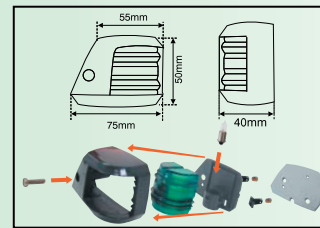

Trinkwasseranlagen/Water systems

von 15 - 2000 l/min

Masthead White 225°
Code..... A* 11,92 € A* 11,92 € A* 14,17 €
Housing..... Black White Chrome

Bi-colour 225°
Code..... A* 12,81 € A* 12,81 € A* 15,06 €
Housing..... Black White Chrome

Starboard Green 112,5° Horizontal
Code..... A* 11,92 € A* 11,92 € A* 14,17 €
Housing..... Black White Chrome

Port Red 112,5° Horizontal
Code..... A* 11,92 € A* 11,92 € A* 14,17 €
Housing..... Black White Chrome

Starboard Green 112,5°
Code..... A* 11,92 € A* 11,92 € A* 14,17 €
Housing..... Black White Chrome

Port Red 112,5°
Code..... A* 11,92 € A* 11,92 € A* 14,17 €
Housing..... Black White Chrome

Stern White 135°
Code..... A* 11,92 € A* 11,92 € A* 14,17 €
Housing..... Black White Chrome

Caps

100% washed out twill cotton caps available in sand and blue.

B* 108123 8,81 € B* 108122 8,81 € B* 108124 10,48 €
Colour..... Blue Sand Red

Sailing Cap with protective neck cover

Made from cotton fabric it features Velcro strap-closure at the back so that you can roll up the neck cover and wear it as a simple cap. Available in two sizes, child and adult, in light blue and blue respectively.

Adult
Code..... C* 125257 7,35 €
Colour..... Blue

Child
Code..... C* 125258 6,72 €
Colour..... Light blue

Fleece beret with adjustable strap

Made from polar fleece it is available in navy blue and black colour.

Code..... C* 124747 8,43 € C* 124748 8,43 €
Colour..... Black Navy

Fleece Neck Gaiter

Made from polar fleece it is ideal for the cold winter days. It can be perfectly combined with various sailing jackets. Available in navy blue.

Code..... C* 124749 6,09 €
Colour..... Navy