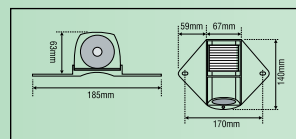

Combination Masthead & Deck Lights

B* 8,81 € 111128 B* 8,81 € 111134 B* 8,81 € 111135 B* 8,81 € 111136 B* 10,97 € 111138

Code.....	111118	111112	111113	111114	111119
Description.....	Starboard Green 112,5°	Port Red 112,5°	Stern White 135°	Masthead White 225°	Bi-colour 225°
Housing.....	Black	Black	Black	Black	Black

Code.....	111128	111134	111135	111136	111138
Description.....	Starboard Green 112,5°	Port Red 112,5°	Stern White 135°	Masthead White 225°	Bi-colour 225°
Housing.....	White	White	White	White	White