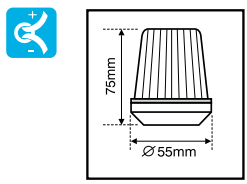

"Classic S12" Lights

This midi series of navigation lights is designed and type-approved for vessels under 12 meters. Manufactured from tough UV stabilized ABS plastic with shatter-proof acrylic lens, non magnetic stainless steel electrical contacts and a nitrile water resistant seal to provide reliable long life. All lights are supplied with a 12V 10W bulb.

Code.....	111114	111117	111116	111115	111139
Description ...	White	Green	Red	Tri-colour	White
Housing.....	Black	Black	Black	Black	White

Approved for vessels up to 12m by:

R.I.N.A	DOT	EEP	DGMM
I	AUS.	GR	ES
DOT	DOT	SN	NMD
UK	S.A.	F	N

Blister Bulb 12V/10W, BA15S, C2R		Bulb 12V/10W, BA15S, C2R	
C* 101731	1,97 €	C* 125474	0,97 €

"Economy" Lights

The white signal light "Economy" belongs to the homonymous group of signal lights. It combines perfectly the economic price and a good standard of technical characteristics. The lower part of the light is black and made from polypropylene with UV protection. The lens is in white colour and it is made from the same material as the lower casing. The light is mounted on the boat with three screws, while the wires are connected to the main circuit by opening a hole underneath.

Blister Bulb 12V/10W, BA15D, C6		Bulb 12V/10W, BA15D, C6	
C* 125058	7,17 €	C* 204158	0,88 €

Wesentlich mehr Reinigungsmaterialien auf Seite 203