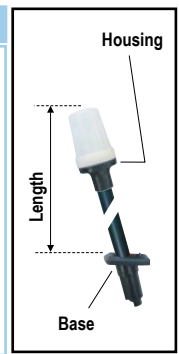

All round Pole lights white "Economy" (Black housing) A* ab 10,80 €

Housing					
	Telescopic		Plug in	Folding	
Base					
Length	54 cm	54 cm	105 cm	23 cm	64 cm
Code	125183	125182	125180	125181	125184
Preise	13,48 €	13,48 €	16,87 €	10,80 €	13,48 €