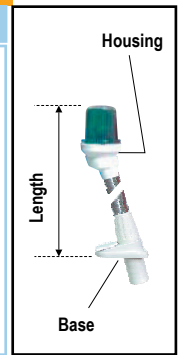

Tri colour light (White housing) A* ab 19,37 €

Housing					
	Telescopic		Plug in	Folding	
Base					
Length	54 cm	54 cm	105 cm	23 cm	64 cm
Code	118290	112832	112834	112831	112774
Preise	22,00 €	24,23 €	26,86 €	19,30 €	23,02 €