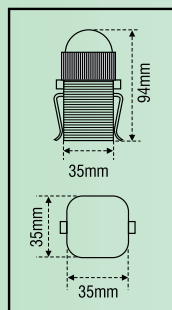

SOS Navigation Lights

The SOS navigation lights are ideal for use on small crafts and inflatable boats etc. or as emergency lighting in larger vessels. They are waterproof and complete with quick mount brackets. They can be used when conventional lights are not suitable for the vessel or when they are not operating. Emergency navigation lights are available with internal light reflectors and use standard alkaline batteries (4AAA type), giving approx. 9 hours continuous use.

111067 6,24 € 111065 6,24 € 113193 6,24 € 111063 13,72 €
..Green Red White Set

Blister Bulb 6V/3W, E10, C2R		Bulb 6V/3W, E10, C2R	Lalizas Alkaline Battery GP 15AU-U4/LR6
Code.....30890		Code.....01113	C* 125518 1,51 €