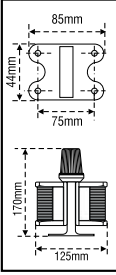

Combination lights

The Tri colour version (30429/39) features all around white port and starboard, while the four colour version (30449/59) features all around white, stern and a bi-colour. Both sets are made from UV stabilized ABS plastic, with shatter-proof acrylic lens, non magnetic stainless steel electrical contacts and a nitrile water resistant seal to provide reliable long life. Both combinations are available in black and white colour and can be easily installed on any boat.

Tri-colour comb. light white, port & starboard		Four colour comb. light white, bi-colour & stern	
Code.....	110627	112851	128553
Housing...	Black	White	Black
	22,39 €	24,17 €	22,39 €

Spare bulb for navigation lights

Blister Bulb 12V/10W,SV8.5-8, C8I, 38 mm		Bulb 12V/10W, SV8.5-8, C8I, 38 mm	
C* 101980	1,97 €	C* 125475	1,34 €

Spare bulb for all round lights

Blister Bulb 12V/10W, BA15S, C2R		Bulb 12V/10W, BA15S, C2R	
C* 101731	1,97 €	C* 125474	0,97 €