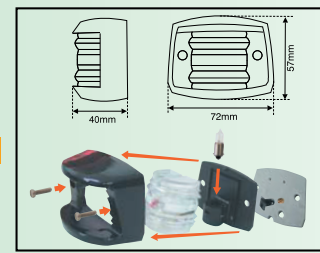

Trinkwasseranlagen/Water systems

von 15 - 2000 l/min

Masthead White 225°
Code..... A* 11,92 € A* 11,92 € A* 14,17 €
Housing..... Black White Chrome

Bi-colour 225°
Code..... A* 12,81 € A* 12,81 € A* 15,06 €
Housing..... Black White Chrome

Starboard Green 112,5° Horizontal
Code..... A* 11,92 € A* 11,92 € A* 14,17 €
Housing..... Black White Chrome

Port Red 112,5° Horizontal
Code..... A* 11,92 € A* 11,92 € A* 14,17 €
Housing..... Black White Chrome

Starboard Green 112,5°
Code..... A* 11,92 € A* 11,92 € A* 14,17 €
Housing..... Black White Chrome

Port Red 112,5°
Code..... A* 11,92 € A* 11,92 € A* 14,17 €
Housing..... Black White Chrome

Stern White 135°
Code..... A* 11,92 € A* 11,92 € A* 14,17 €
Housing..... Black White Chrome

Caps

100% washed out twill cotton caps available in sand and blue.

B* 108123 8,81 € B* 108122 8,81 € B* 108124 10,48 €
Colour..... Blue Sand Red

Sailing Cap with protective neck cover

Made from cotton fabric it features Velcro strap-closure at the back so that you can roll up the neck cover and wear it as a simple cap. Available in two sizes, child and adult, in light blue and blue respectively.

Adult
Code..... C* 125257 7,35 €
Colour..... Blue

Child
Code..... C* 125258 6,72 €
Colour..... Light blue

Fleece beret with adjustable strap

Made from polar fleece it is available in navy blue and black colour.

Code..... C* 124747 8,43 € C* 124748 8,43 €
Colour..... Black Navy

Fleece Neck Gaiter

Made from polar fleece it is ideal for the cold winter days. It can be perfectly combined with various sailing jackets. Available in navy blue.

Code..... C* 124749 6,09 €
Colour..... Navy