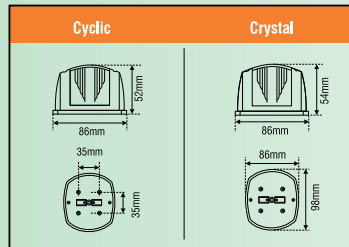

"Crystal lights"

Code.....	111806	111808	111810	111818
Description.....	Starboard Green 112,5°	Port Red 112,5°	Stern White 135°	Masthead White 225°
Housing.....	Black	Black	Black	Black

Code.....	111807	111809	111817	111819
Description.....	Starboard Green 112,5°	Port Red 112,5°	Stern White 135°	Masthead White 225°
Housing.....	White	White	White	White

Blister Bulb
12V/10W, SV8.5-8
C81, 38 mm
C* 101980 1,97 €

Bulb
12V/10W, SV8.5-8
C81, 38 mm
C* 125475 1,34 €